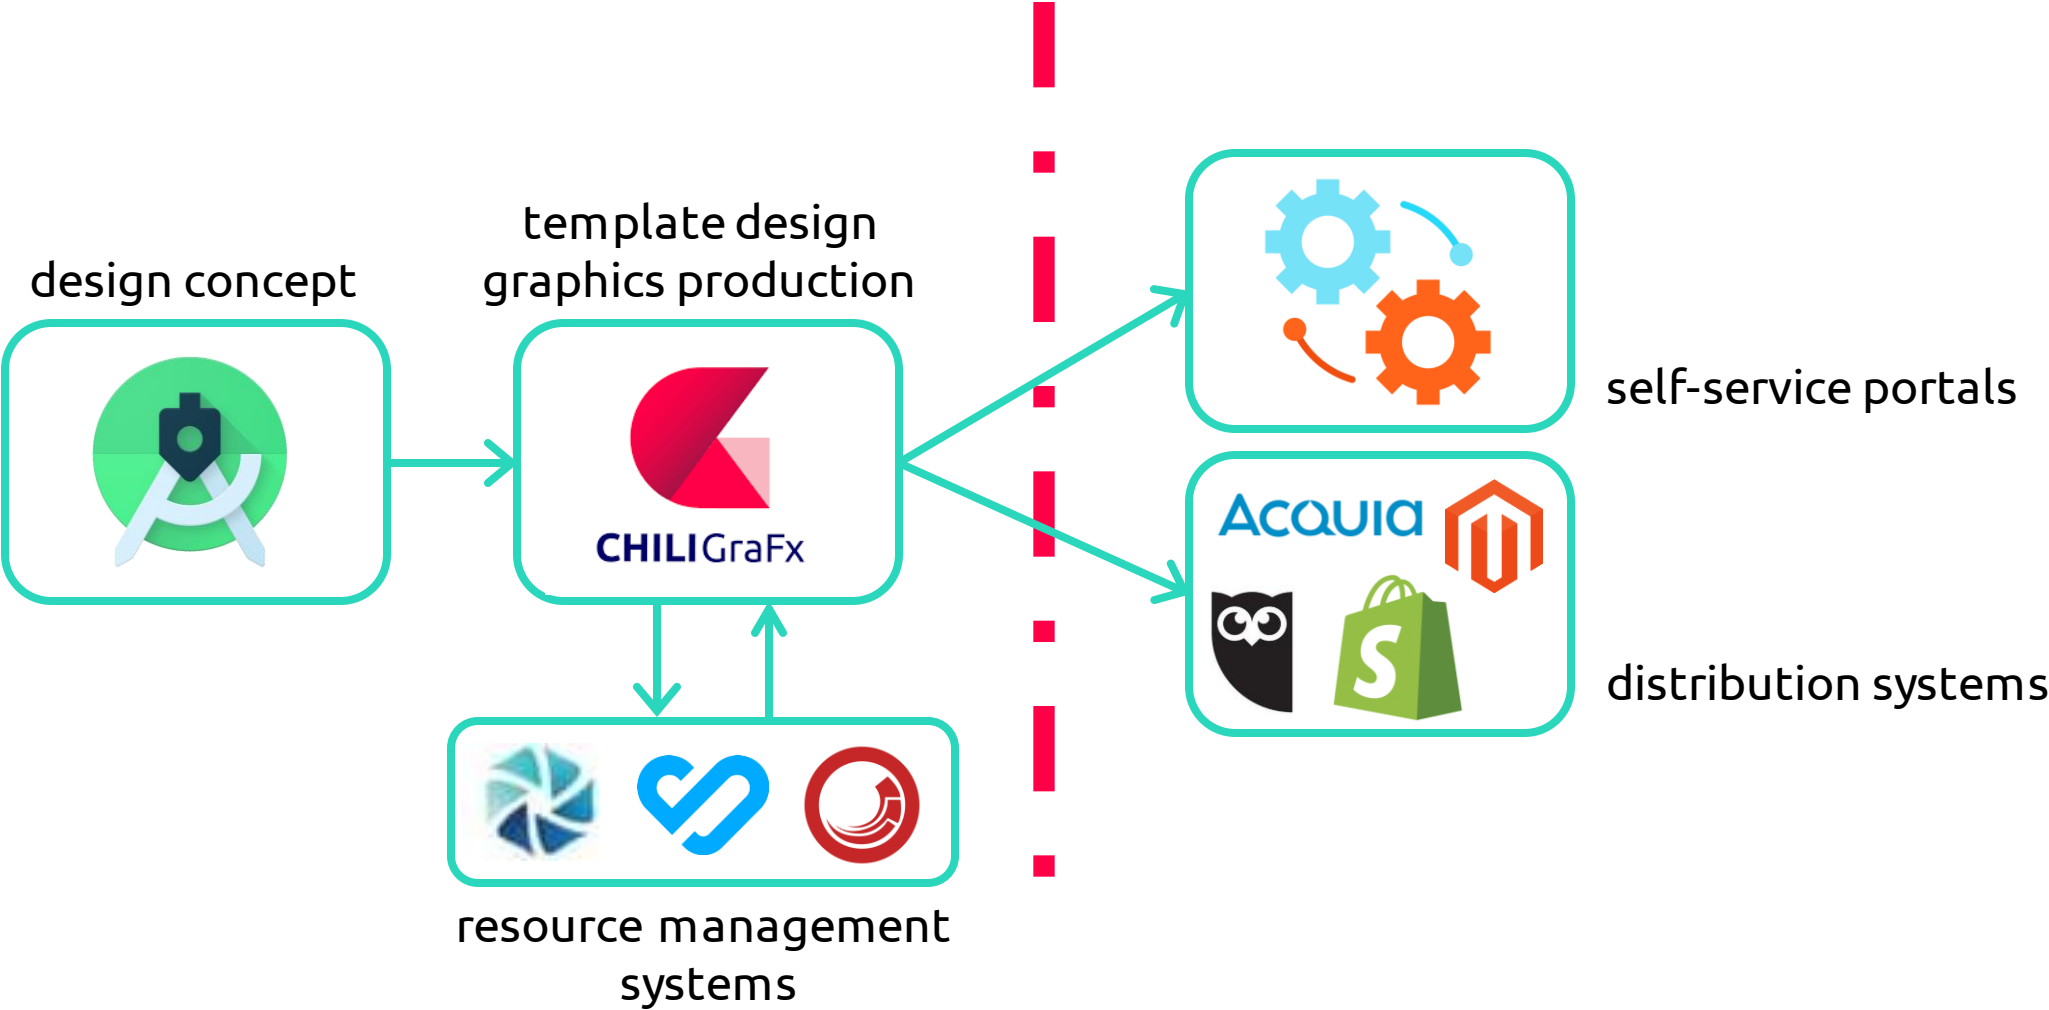

40%

Lightning Light

~~7.99~~
5.99

spicemart.ch  Free

Spicemart 

Graphics Production & Brand Enablement at Scale

Points of Scale Webinar Series

- Episode 1: Retail graphics production at scale
- Episode 2: How to enable local Retail promotions
- Episode 3: Retail Promotions: The Agency Point of View