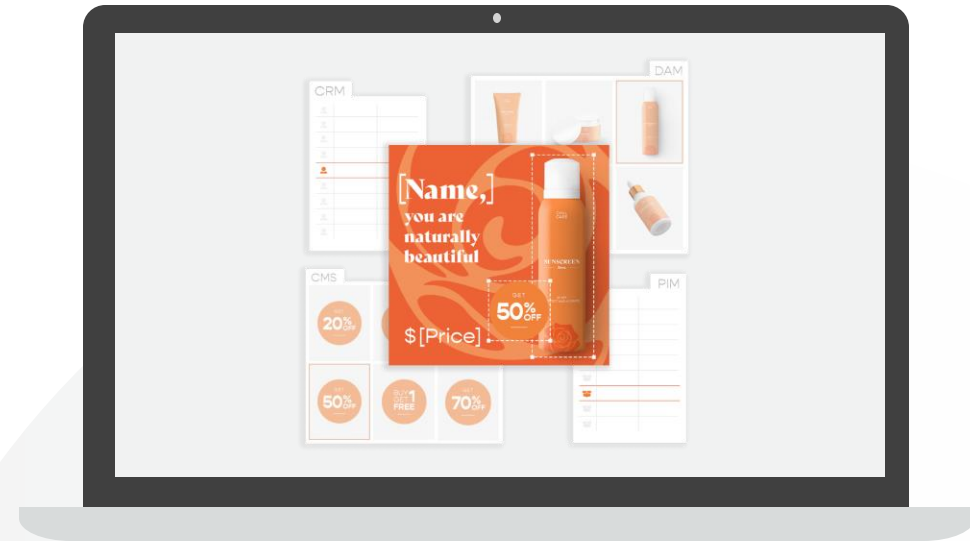

Coca-Cola

ARiSTiD

TBWA

Smart templates are your secret weapon

Template

Smart Template

Graphics Production at Scale

Graphics production top-down, bottom-up